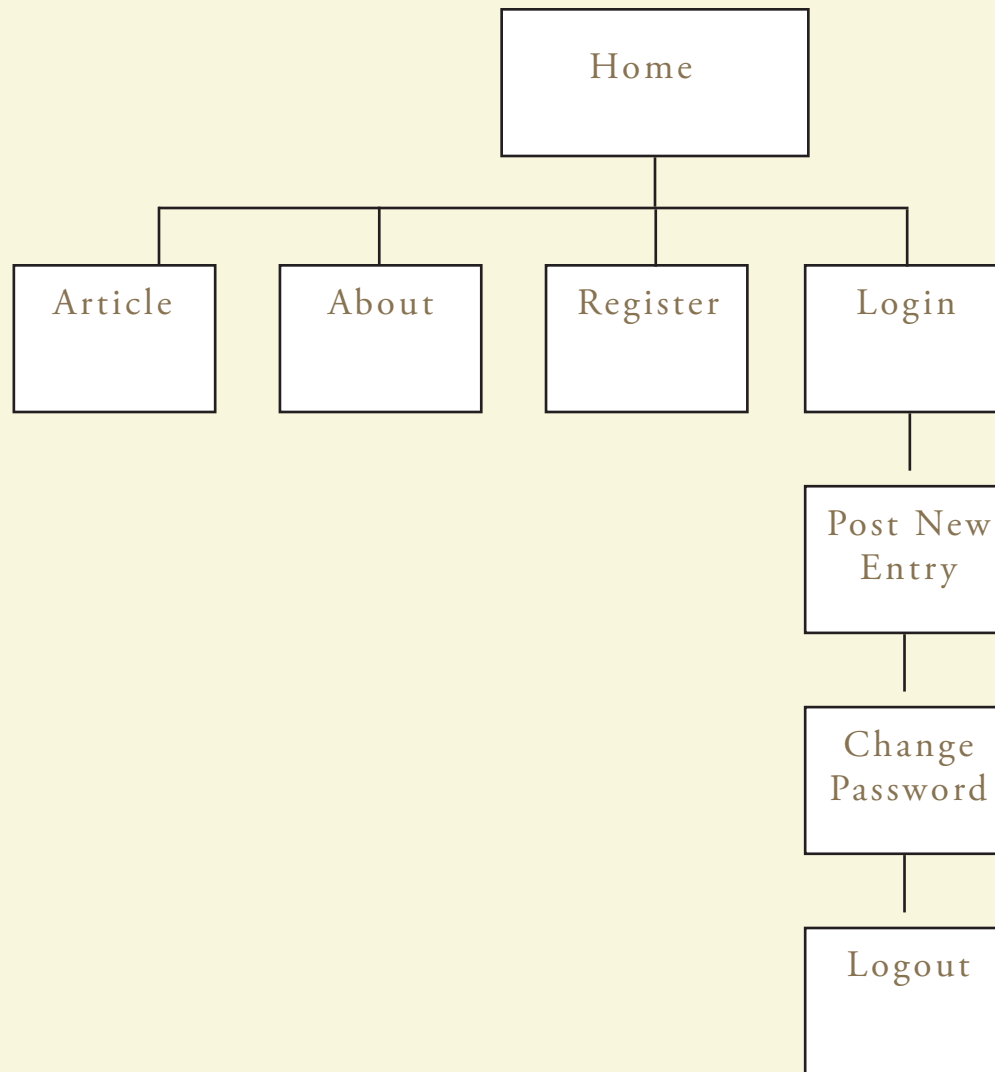

Design Summary

The design is meant to look like a blog so it has structural elements to keep information organized but by using bold and bright colors, and fun designs for the background it adds the fun spark of creativity.

Technology

This site is php and data base driven. The user can login or register, which pulls information out of the data base. When registering a user is asked to activate their account and acts as a security measure for the site. Once logged in they can read articles that have been posted and post to their blog. Only they can view the blog that goes with the account that has been logged in.

Audience

The audience would be anyone who is interested in expressing themselves through words or ideas and doesn't want it out there for the public. This is a true online diary.

Perception / Tone

Creative, Emotional